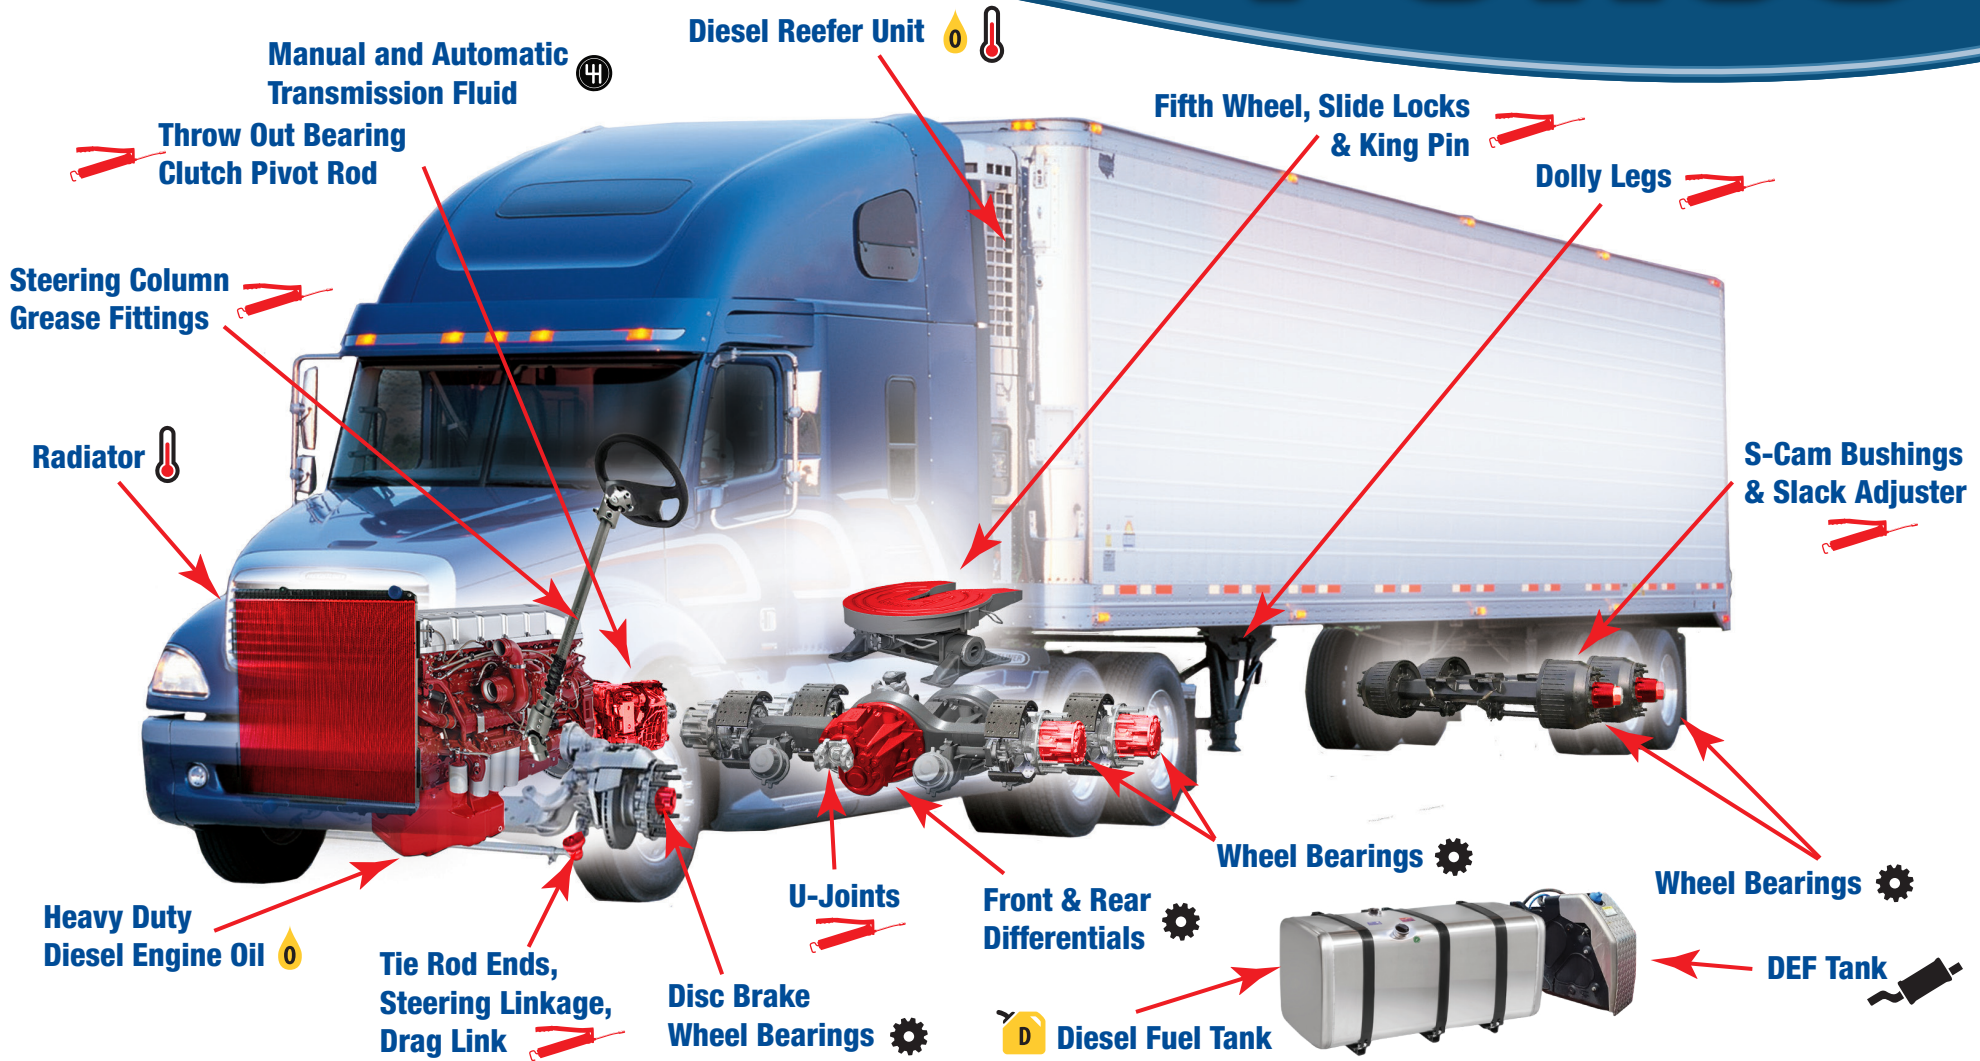

# PURUS®

Legend	
Purus Alletor HD Red Grease	↗
Purus Alletor H.D. Hi Temp Grease 3% Moly	↗
Purus Alletor H.D. Grease 5% Moly	↗
Purus H.D. ELC Coolant / Antifreeze (Red)	🌡️
Purus H.D. Nitrite-Free ELC Coolant / Antifreeze (Yellow)	🌡️
Purus H.D. Pre-Charged Coolant / Antifreeze (Fuschia)	🌡️
Purus Synthetic 5w40	🛢️
Purus Syn Blend 10w30	🛢️
Purus Syn Blend 15w40	🛢️
Purus Akela NG 15w40	🛢️
Purus Synthetic 75w90	⚙️
Purus Synthetic 80w140	⚙️
Purus 80w90	⚙️
Purus 85w140	⚙️
Purus Synthetic 50wt Manual Transmission Fluid	⚙️
Purus Synthetic 40wt Manual Transmission Fluid	⚙️
Purus Synthetic ATF	⚙️
Purus Diesel Exhaust Fluid	🚰
Purus Diesel Fuel Additive	🛢️
Purus Anti-Gel Diesel Fuel Additive	🛢️
Purus Emergency Thaw Diesel Fuel Additive	🛢️